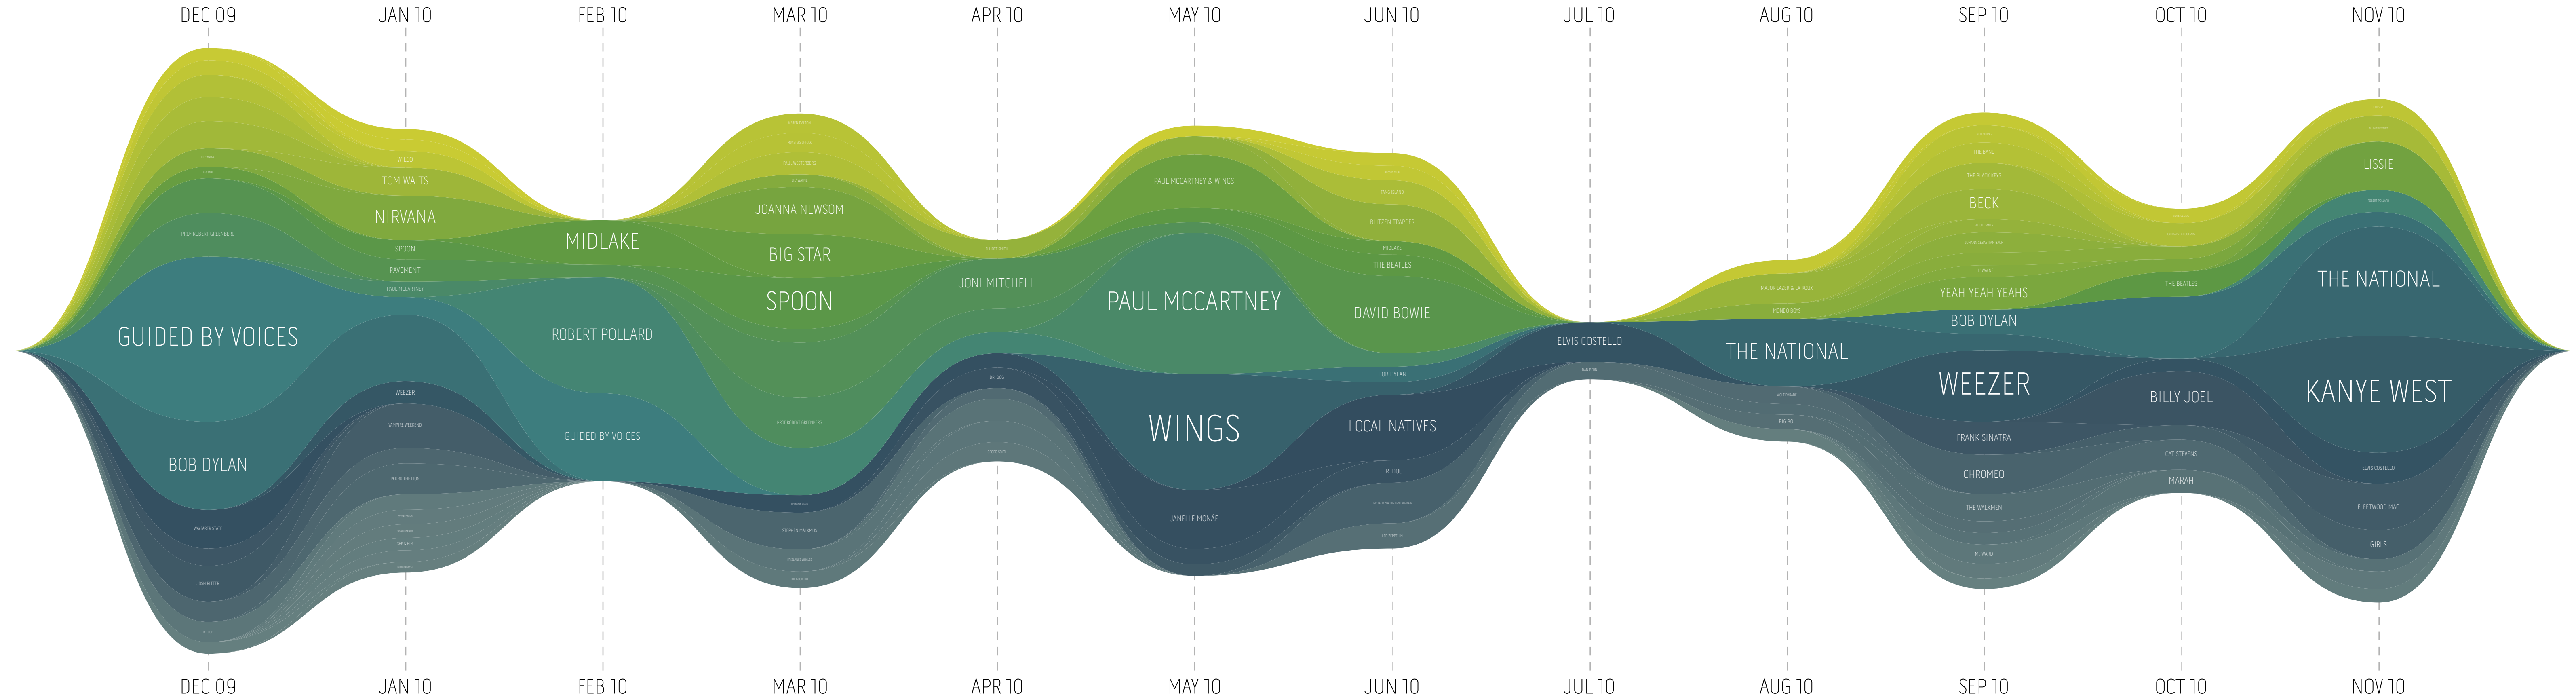

GROOVYJAZZTIME'S LISTENING TRENDS

MONTH-BY-MONTH LISTENING TRENDS FOR THE PAST 12 MONTHS*

* Derived from your top 40 artists for the past 12 months. The sections in this graph illustrate your top 40 artists in each month.